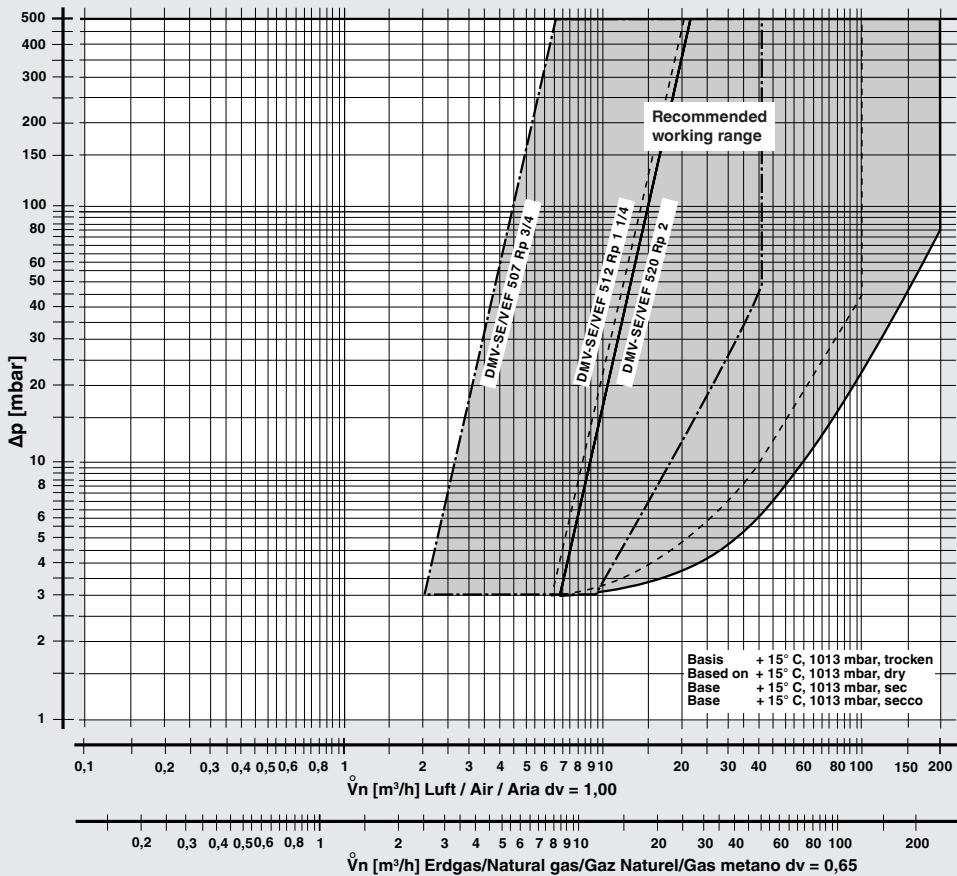

Flow characteristics of DMV-SE 507 - 520 Flow characteristics of DMV-VEF 507 - 520