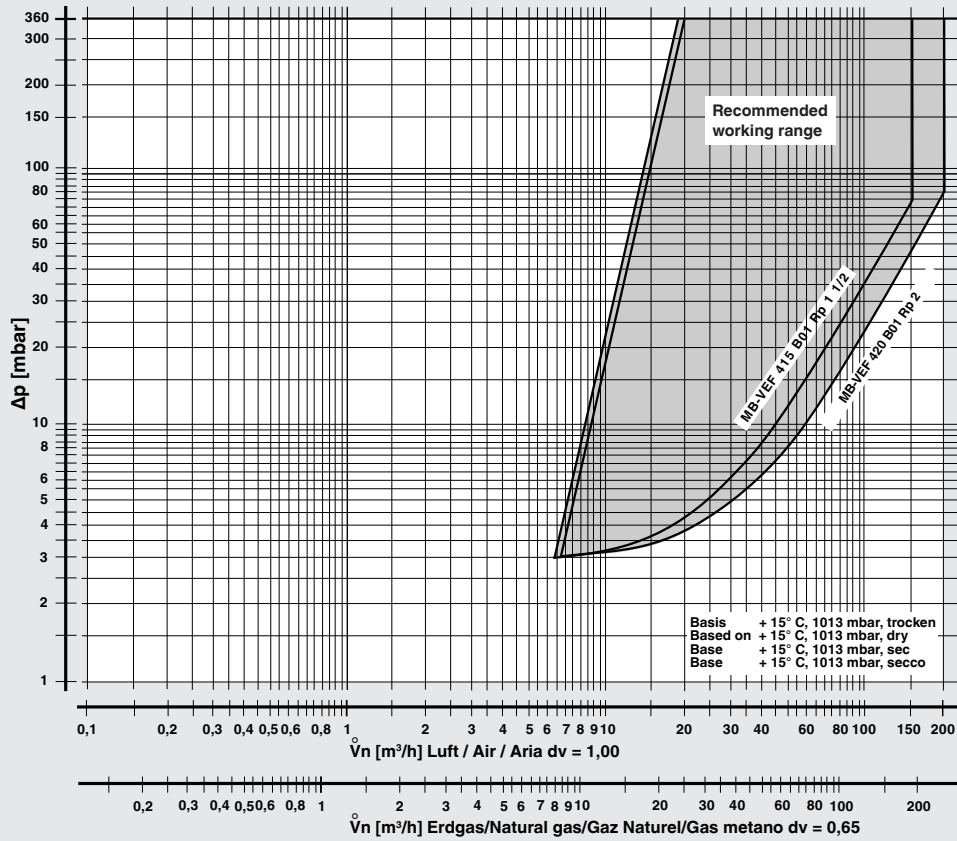

Flow characteristics of MB-VEF 415 - 420