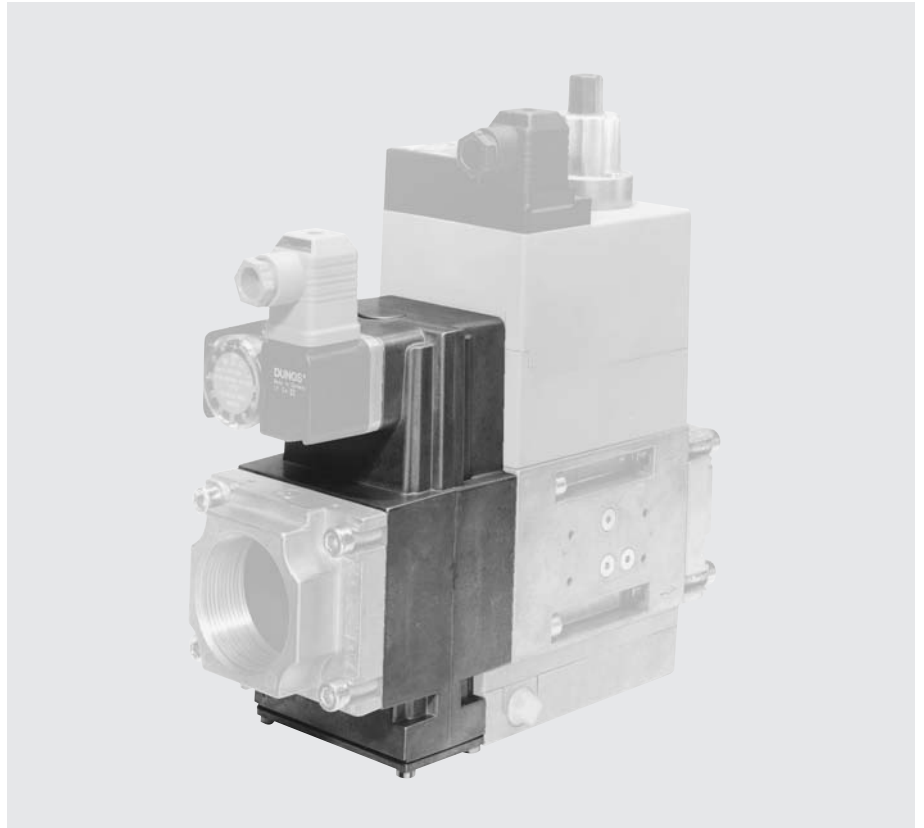

# GasMultiBloc® Double solenoid valve

## Pre-mount filter

**DUNGS®**  
Combustion Controls

MB-...415  
MB-...420  
DMV-...507  
DMV-...512  
DMV-...520

7.40

### Technical description

Microfilter for gas pipes with high dust retention capacity for Dungs multiple actuators. Prepared for mounting on:

MB-D...415  
MB-D...420  
MB-ZR...415  
MB-ZR...420  
MB-VEF 415  
MB-VEF 420

## Flow characteristic of pre-mount filter