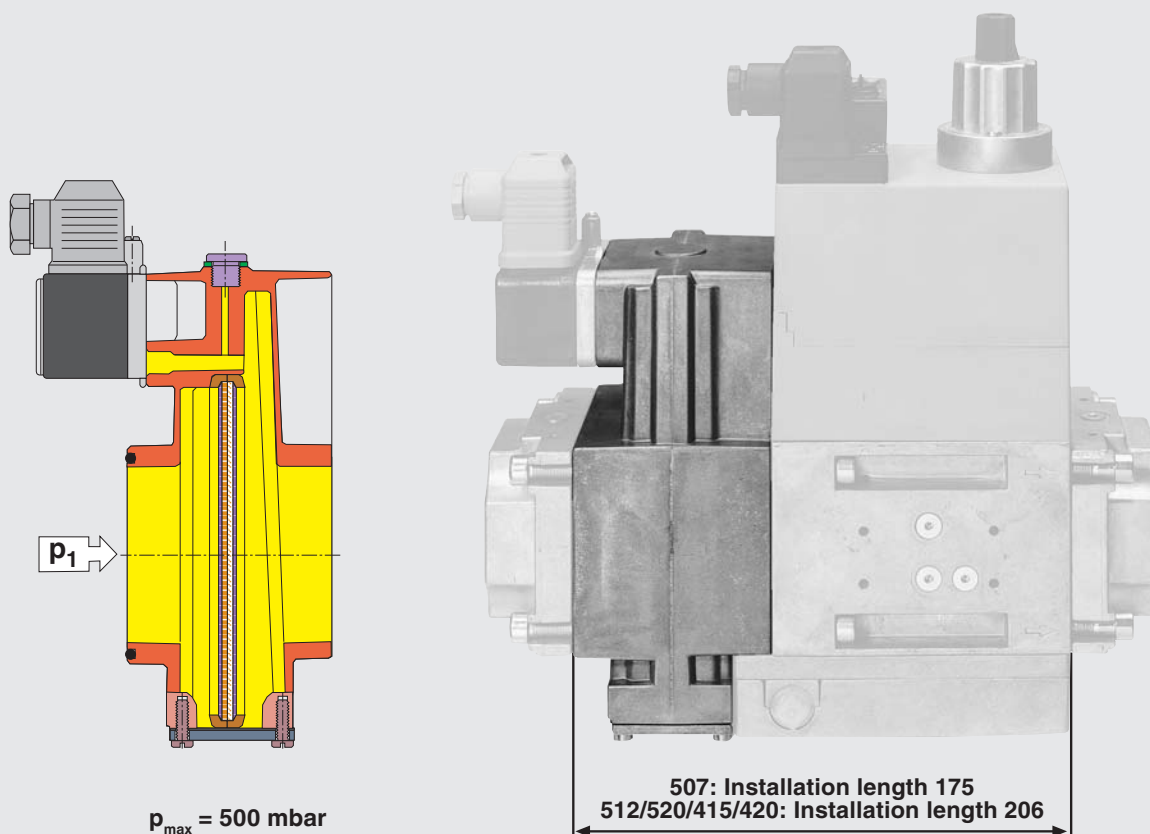

## Flow characteristics of DMV-SE 507 - 520 Flow characteristics of DMV-VEF 507 - 520

**GasMultiBloc®**  
**Double solenoid valve**

**Pre-mount filter**  
**MB-...415**  
**MB-...420**  
**DMV-...507**  
**DMV-...512**  
**DMV-...520**

**Dimensions [mm]**

Designation	Order No.	
Pre-mount filter, complete, for Rp 3/4, Rp 1	232 440	Gas pressure switch GW A5 not contained in scope of supply
Spare filter insert	238 653	
Pre-mount filter, complete, for Rp 1 1/2, Rp 2	226 342	
Spare filter insert	226 997	